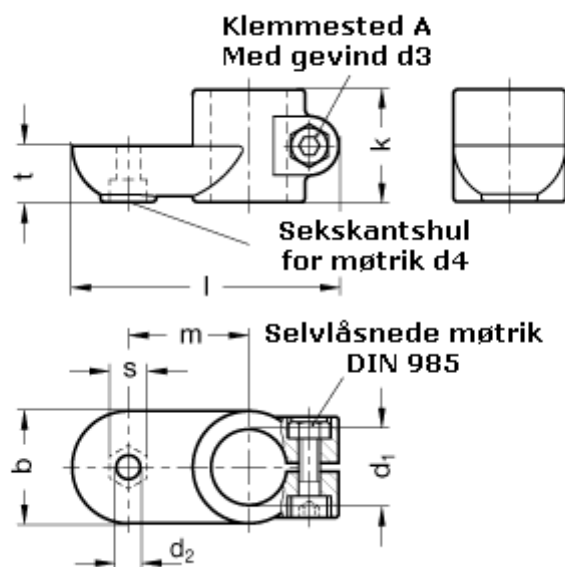

Article number: 20274B20IV2BL

Description: E+G Swivel clamp connector
GN274-B20-IV-2-BL

Measures

b = 40	s = 13
d1 = B20	t = 20.0
d2 = 8.5	
d3 = M 8	
d4 = M 8	
k = 40	
l = 95	
m = 43	